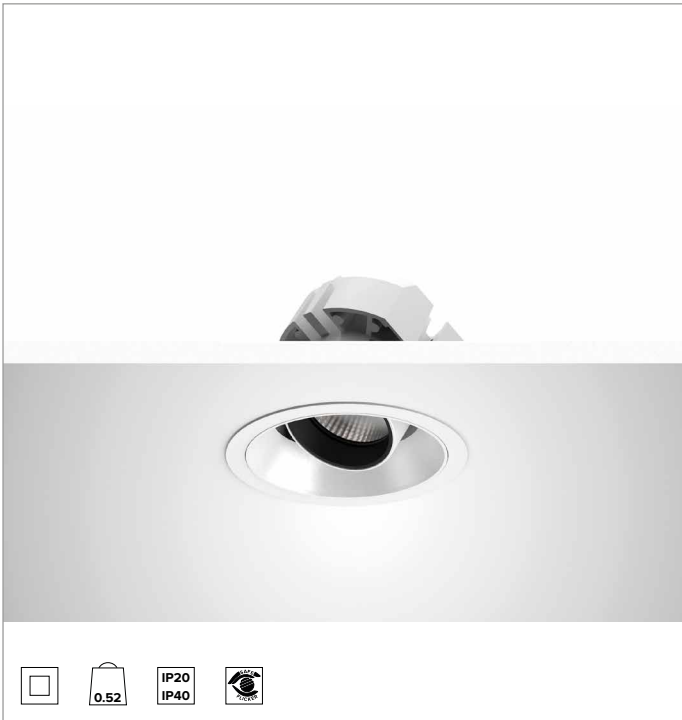

### Adjustable recessed LED projector in a trim version

		3000K	H(m)	D(m)	E <sub>max</sub> (lx)
		Ra90		31°	
		Fixture Power	20W	1	0.56
		Source Flux	2267lm	2	1.12
		Fixture Flux	1752lm	3	1.67
		Efficacy	87lm/W	4	2.23
TS1306	I <sub>max</sub> =2459cd/klm	I <sub>max</sub>	5576cd	5	2.79